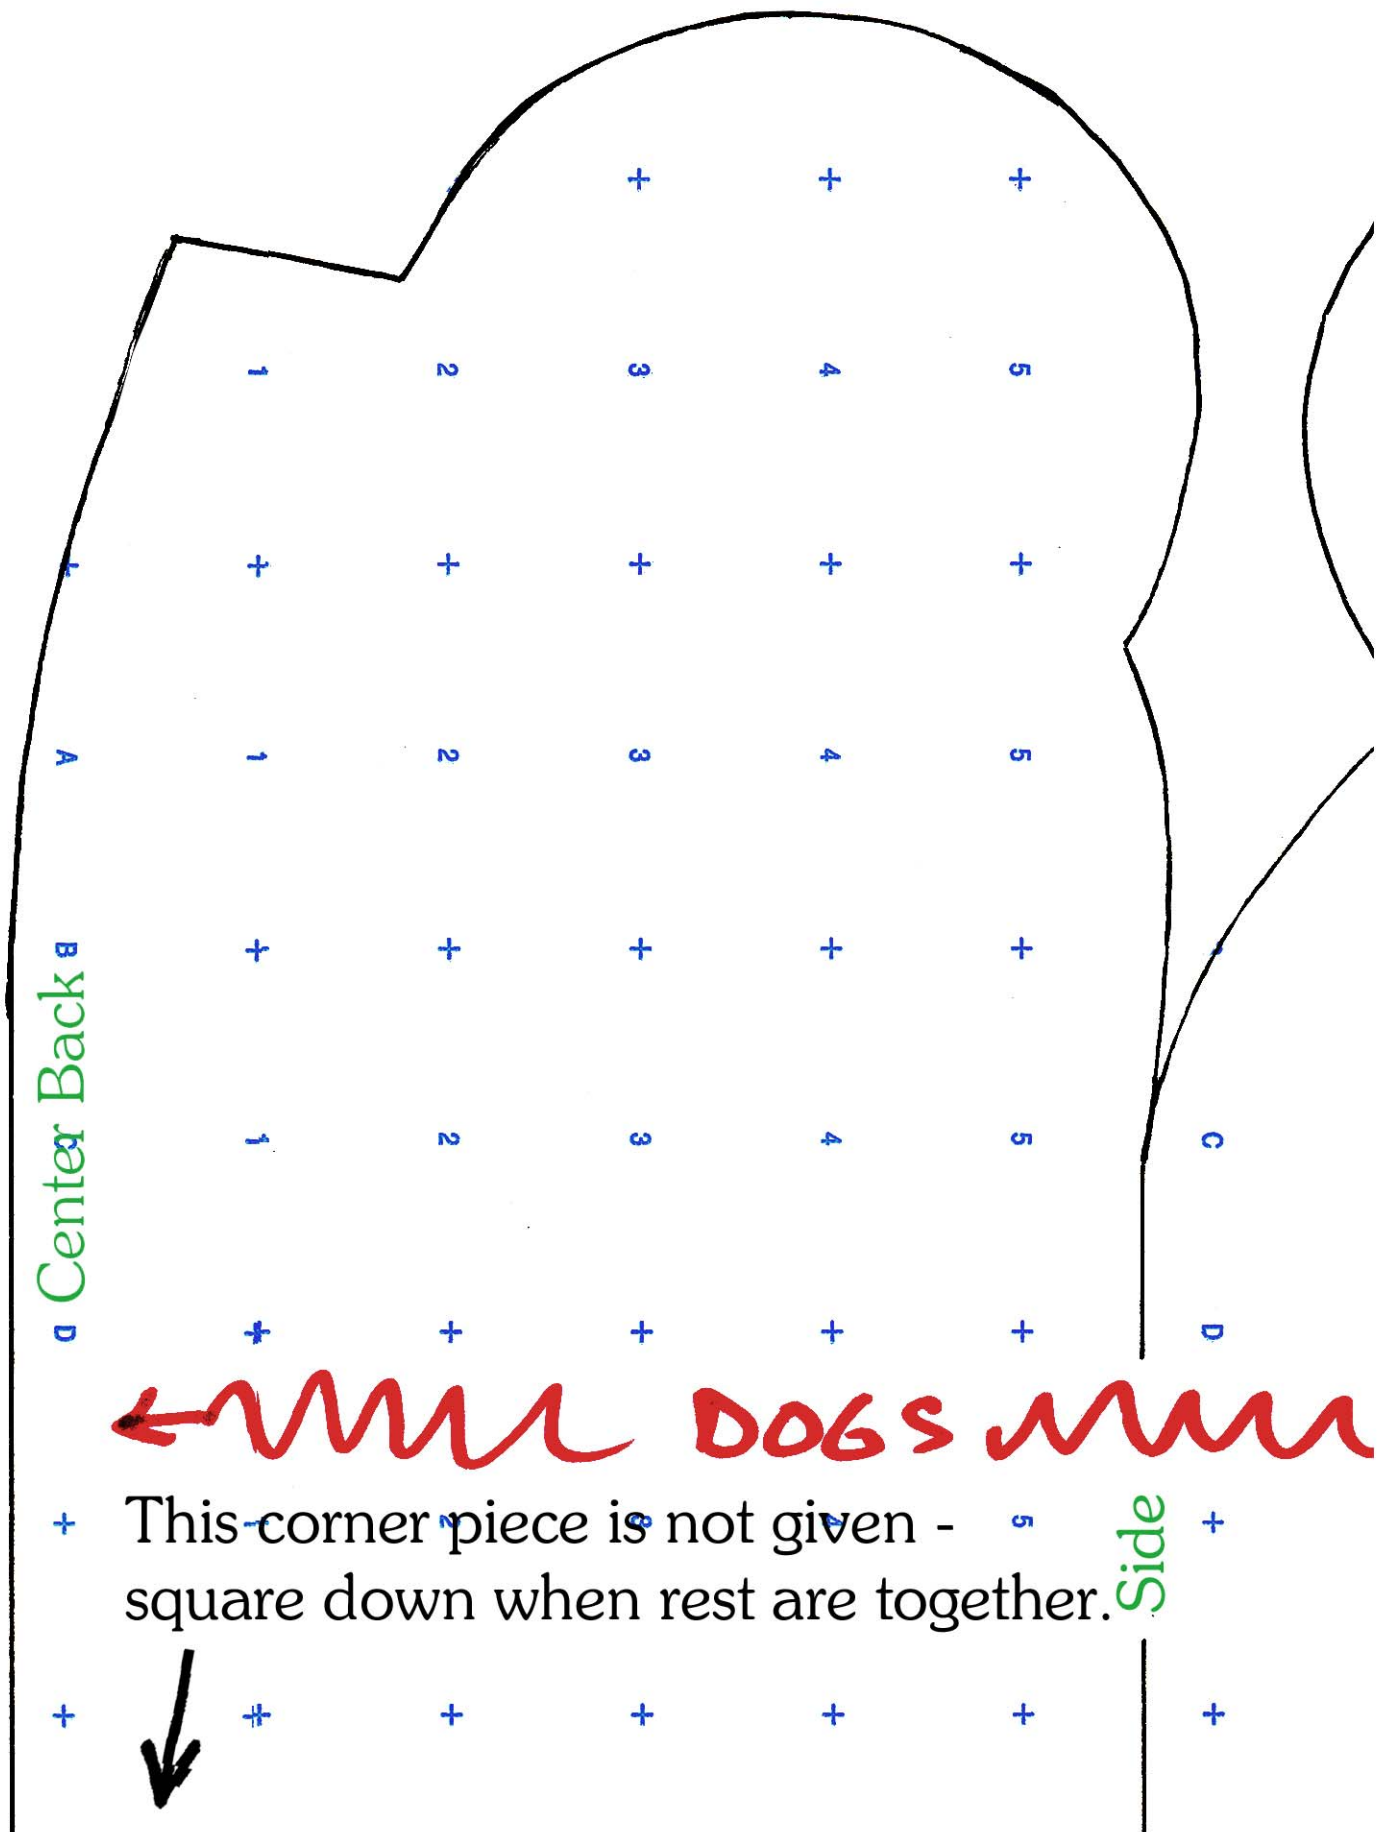

Kids' Eared Fleece Hat
 Cut 1
 1/4" seams

© 2009 Carol Kimball

FOLD

Side

Center Back

Side

← DOGS →

This corner piece is not given - square down when rest are together.

Cut 1
1/4" seams

© 2009 Carol Kimball

FOLD

Wavy red line with an arrow pointing right, labeled "Side" in green.

child

medium

large

This corner piece is not given - square over when rest are together.