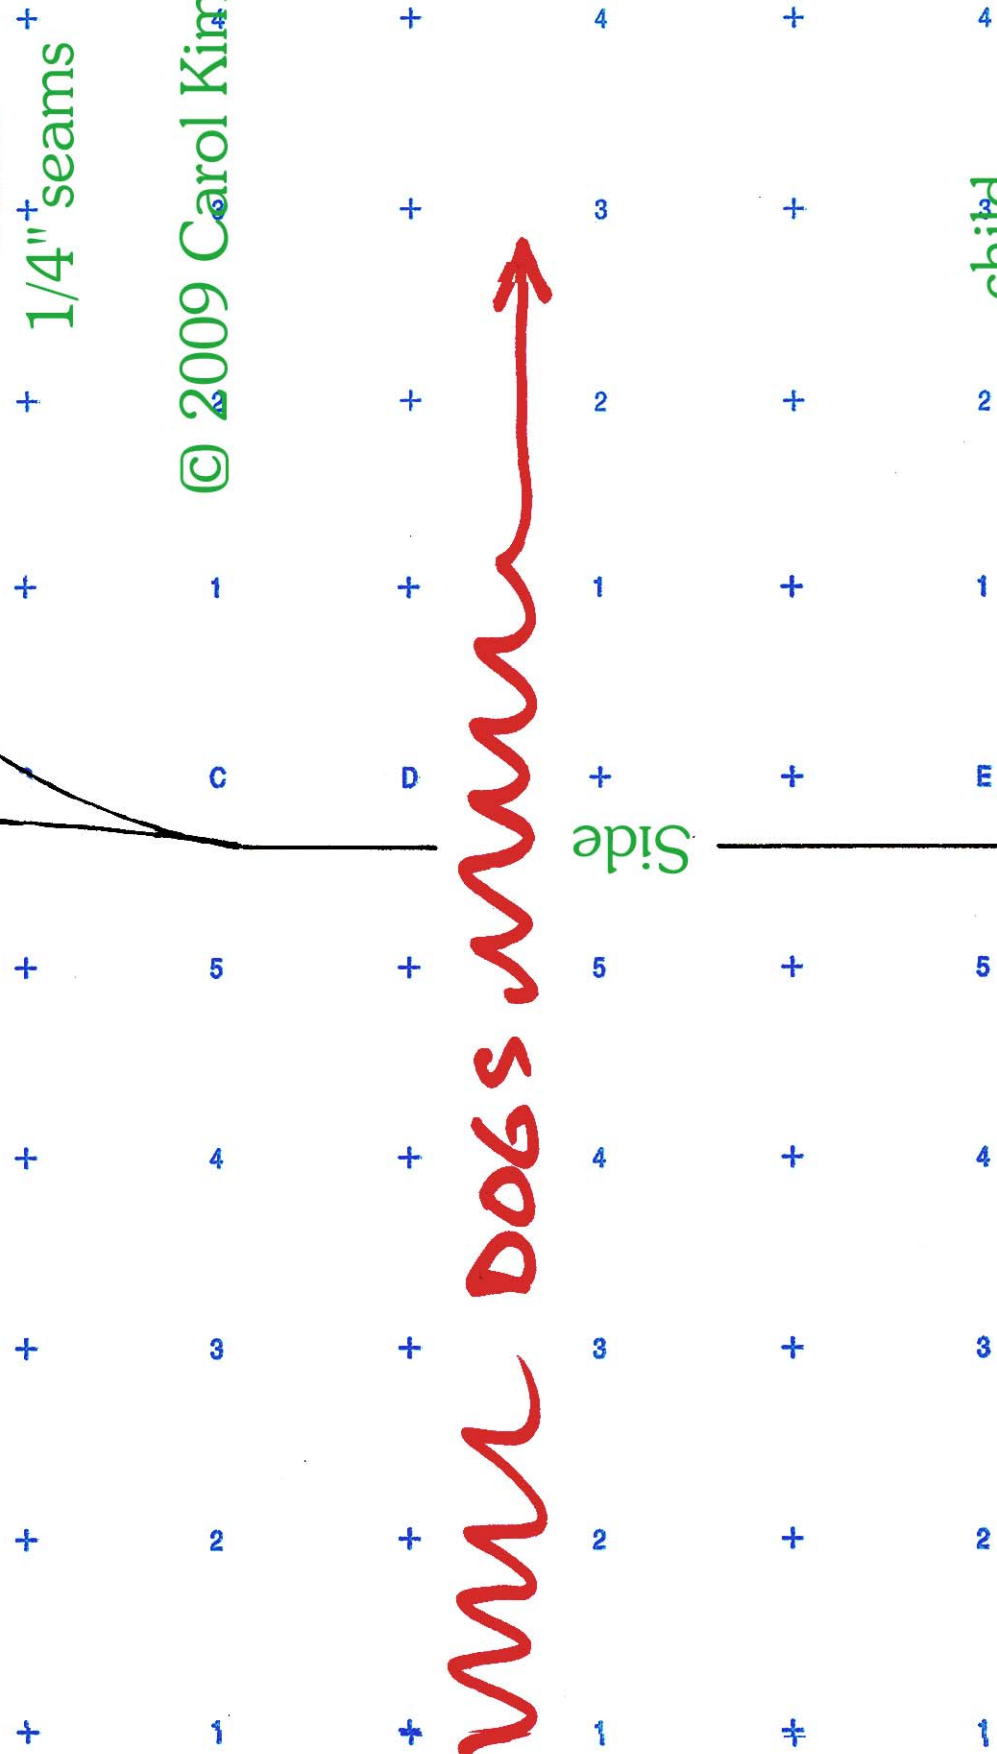

Kids' Eared Fleece Hat
 Cut 1
 1/4" seams

© 2009 Carol Kimball

FOLD

Side

Center Back

Side

← DOGS →

This corner piece is not given - square down when rest are together.

Cut 1
1/4" seams

© 2009 Carol Kimball

FOLD

Wavy red line with an arrow pointing right, labeled "Side" in green.

child

medium

large

This corner piece is not given - square over when rest are together.