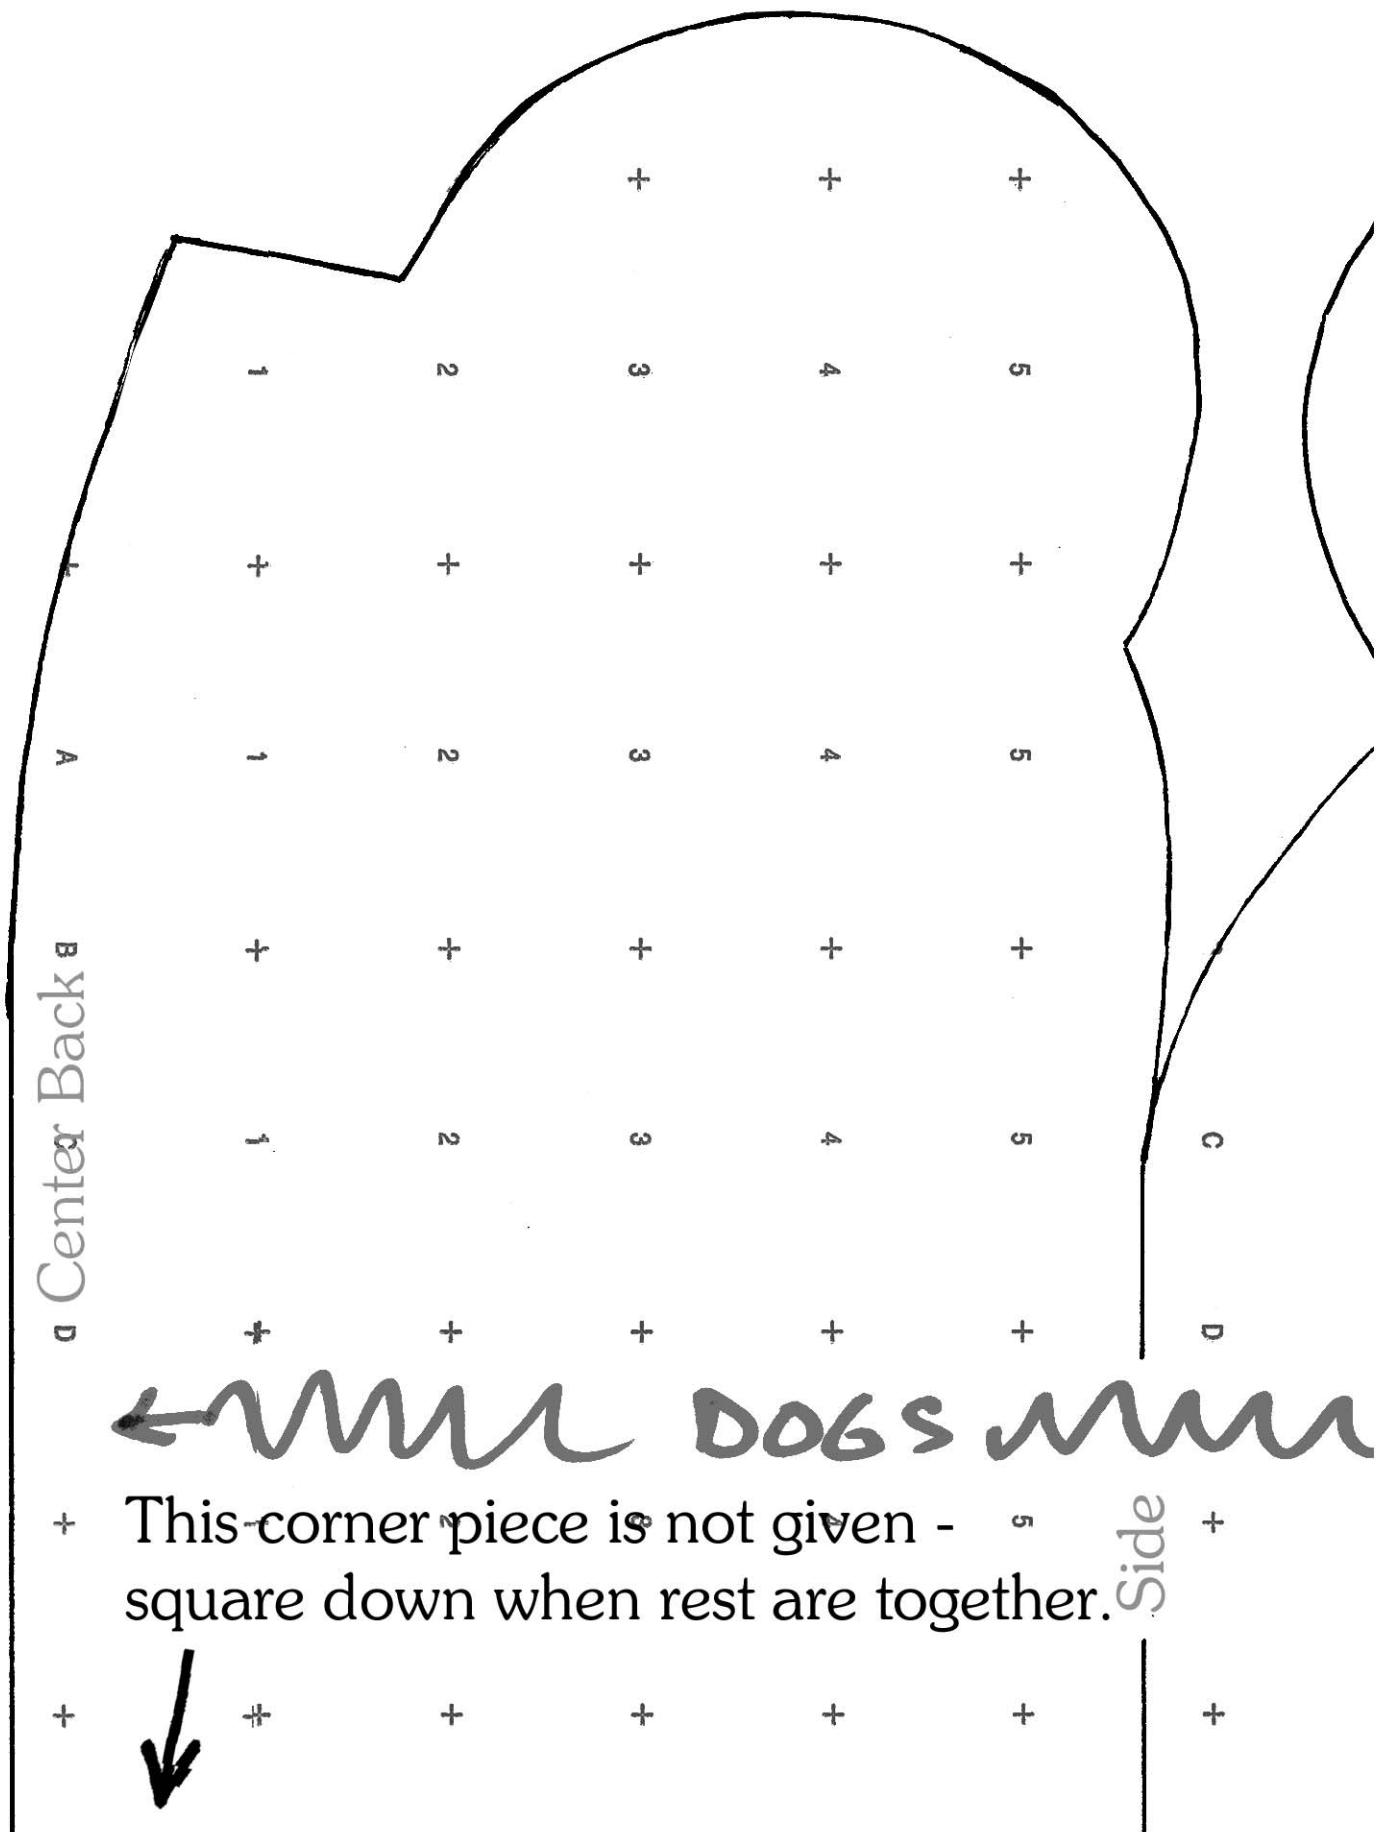

Kids' Eared Fleece Hat

Cut 1

1/4" seams

© 2009 Carol Kimball

Side

FOLD

A  
B  
D

1  
+  
1  
+  
1  
+

2  
+  
2  
+  
2  
+

3  
+  
3  
+  
3  
+

4  
+  
4  
+  
4  
+

5  
+  
5  
+  
5  
+

C  
D

+ This corner piece is not given - square down when rest are together. +

+ + + + + + +

← DOGS →

Cut 1

1/4" seams

© 2009 Carol Kimball

FOLD

Wavy line with arrow pointing right

medium

large

This corner piece is not given - square over when rest are together.