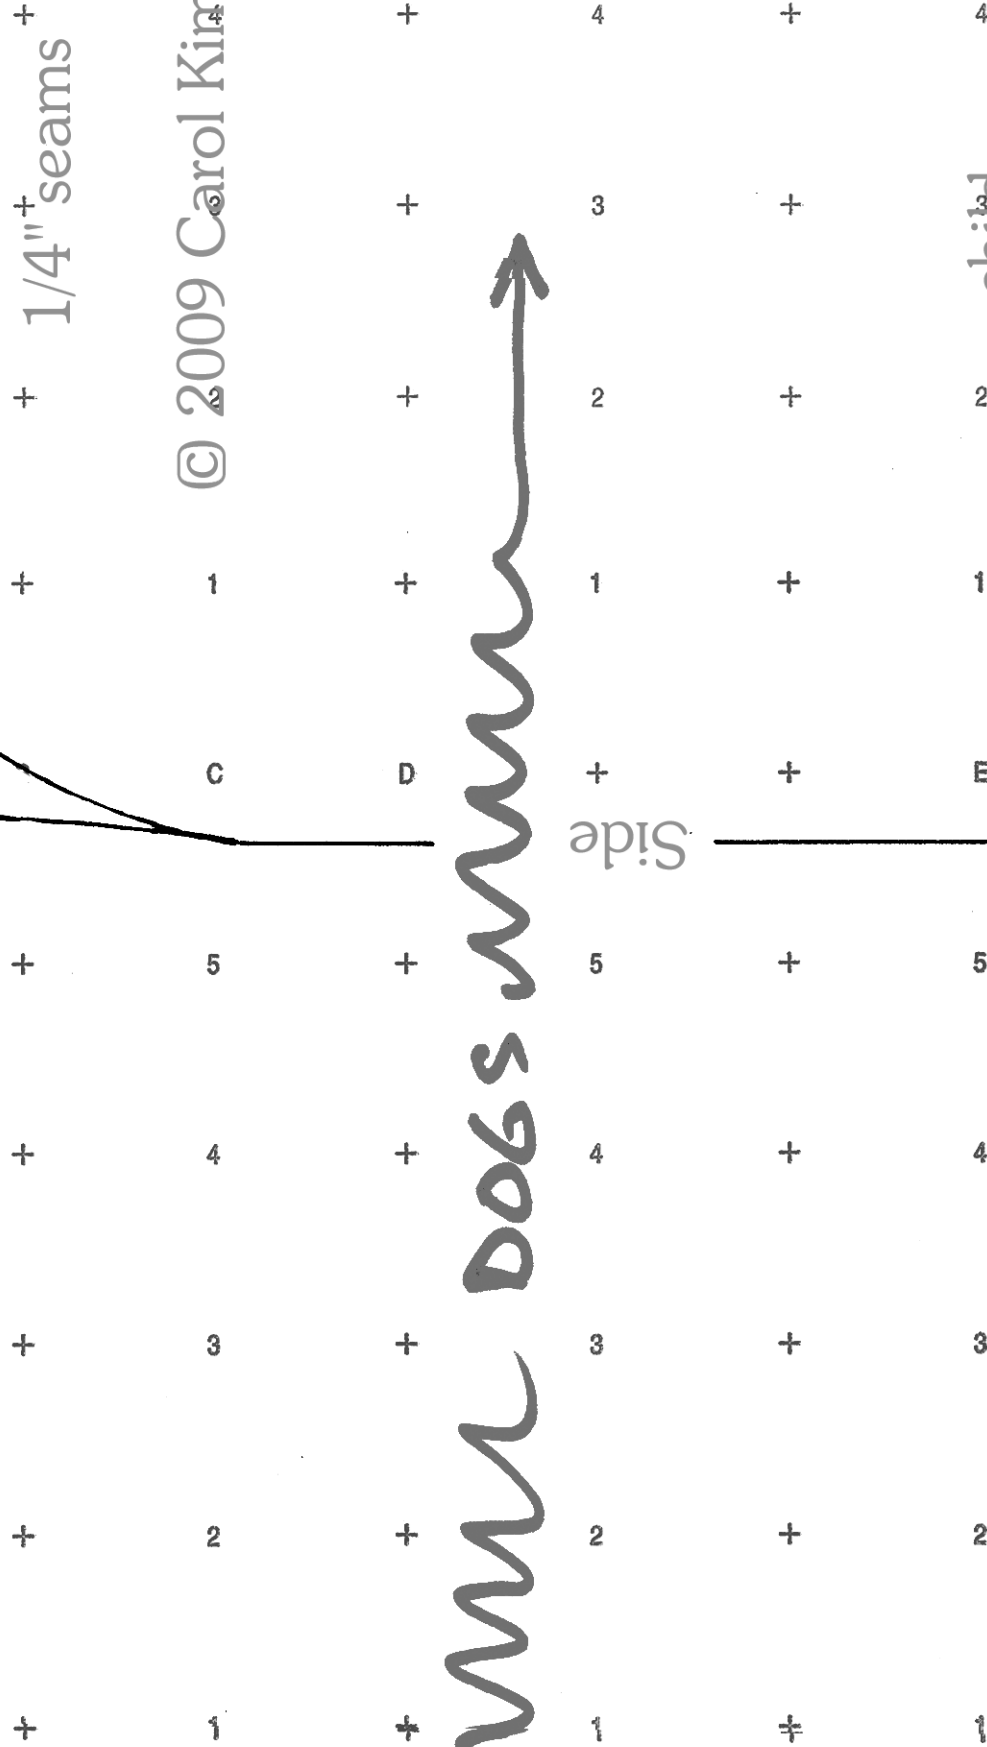

Kids' Eared Fleece Hat

Cut 1

1/4" seams

© 2009 Carol Kimball

Side

FOLD

A  
B  
D

1  
+  
1  
+  
1  
+

2  
+  
2  
+  
2  
+

3  
+  
3  
+  
3  
+

4  
+  
4  
+  
4  
+

5  
+  
5  
+  
5  
+

C  
D

+ This corner piece is not given - square down when rest are together. +

+ + + + + + +

← DOGS →

Cut 1

1/4" seams

© 2009 Carol Kimball

FOLD

Wavy line with arrow pointing right

medium

large

This corner piece is not given - square over when rest are together.